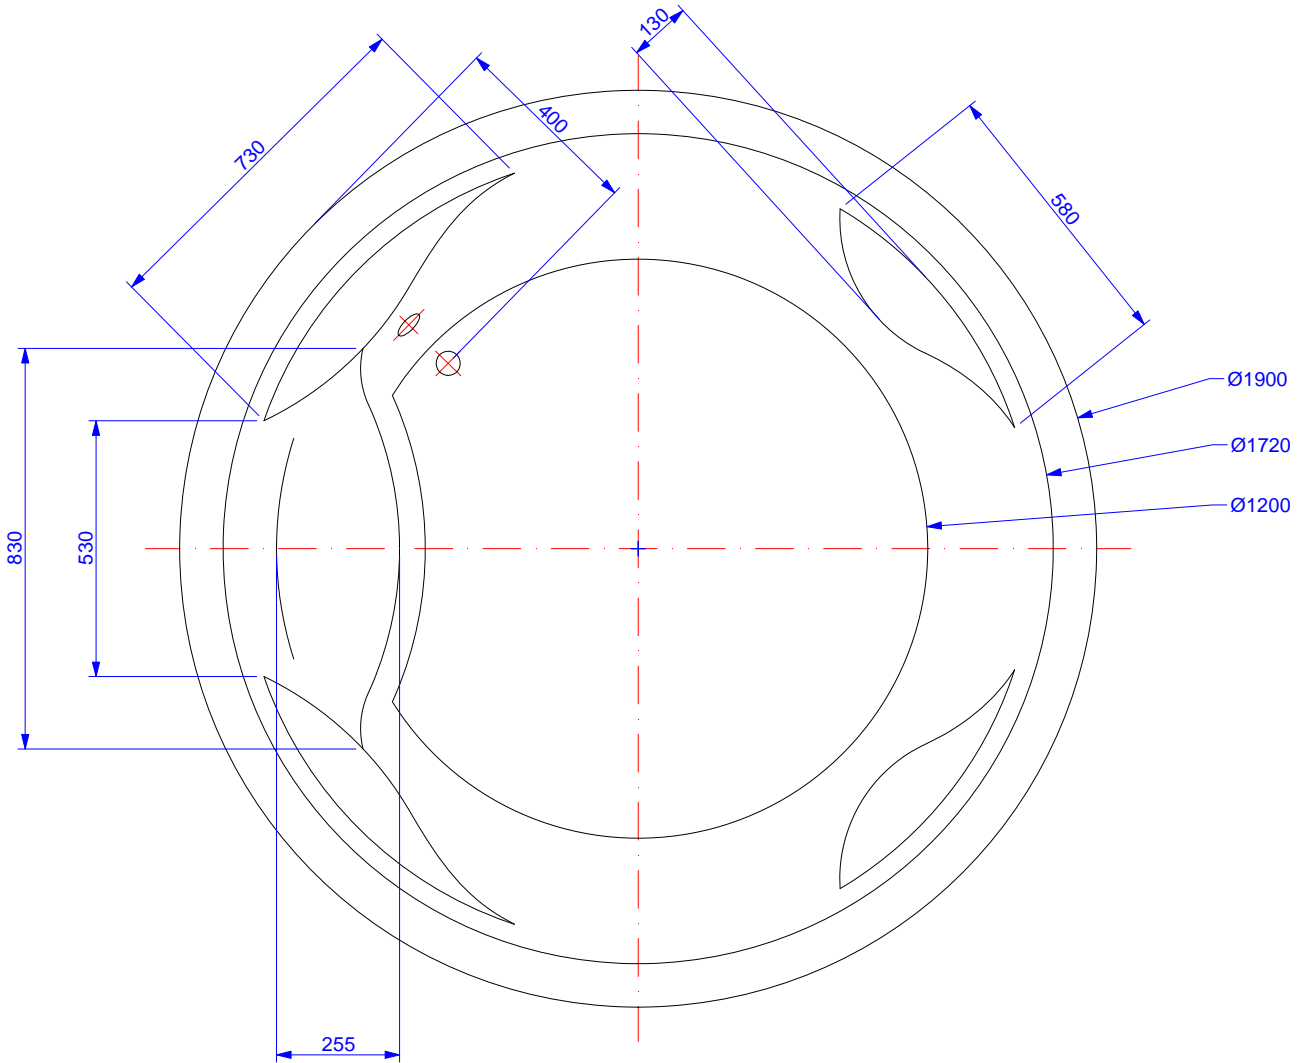

Blower with standard electrical cord  
 220V CE/TUV certified European/International or  
 110V/10A cUL certified USA/Canadian system

DRAWN YURIY TYMOCHKO	2016-01-11	 <b>Allegra Built-in™ Relax</b> by Aquatica		REV	
CHECKED				SIZE C	DWG NO
QA				SCALE	SHEET 1 OF 1
APPROVED					